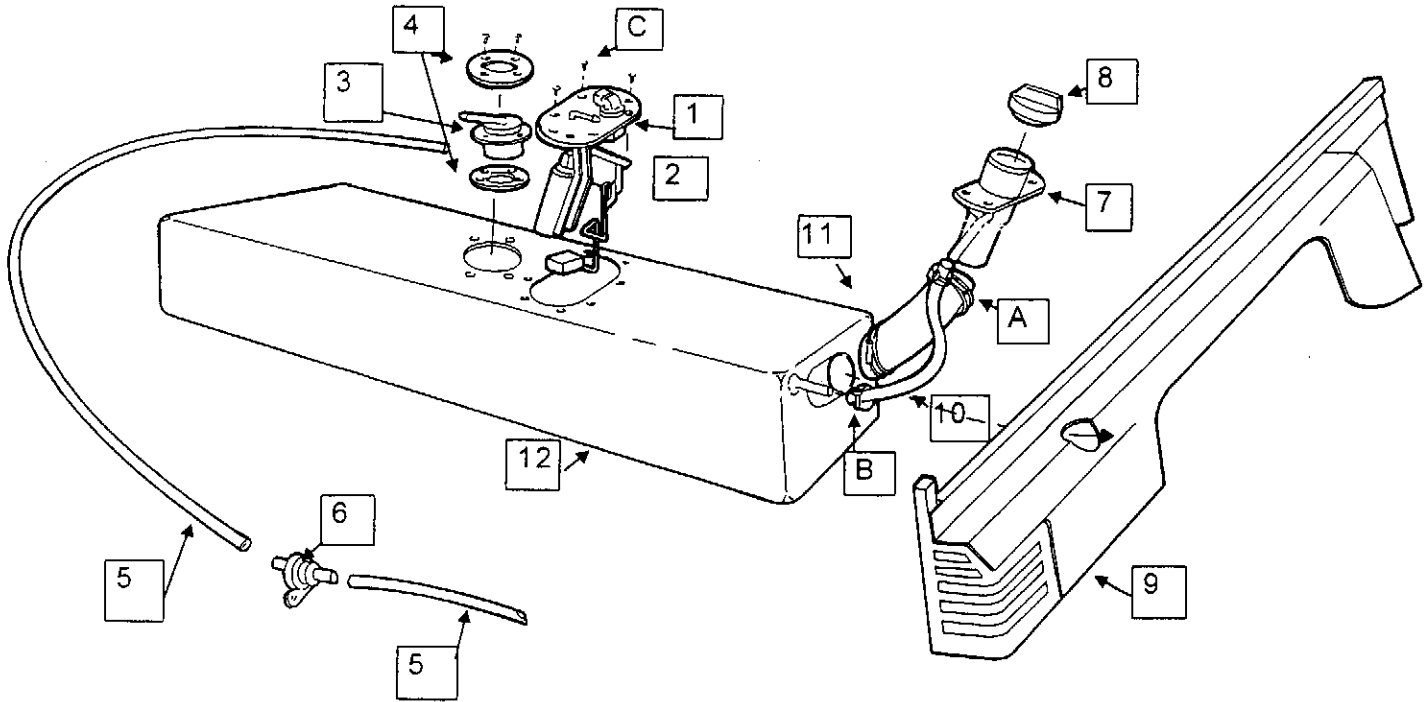

SUPPLEMENT FUEL TANK & LINE

**SUPPLEMENT
FUEL TANK & LINE**

REF.	PART NAME	PART NO.	VIN	QTY
1	Fuel Tank Pump	423090	12/95	1
2	Fuel Level Sender, Square Tank	424009	V026 7/97	1
3	Fuel Vapor Valve, Square Tank	424007	V026 7/97	1
4	Gasket Vapor Valve, Square Tank	424008	V026 7/97	1
5	3/8" line (Vapor Valve to Check Valve to Canister)	134043	V026 7/97	1
6	Check Valve	423093	V026 7/97	1
7	Spout-Fuel Filler	424030	V026 7/97	1
8	Cap-Filler	423131	12/95	1
9	Panel-Fender Assembly Upper Stepside, RH	539014	V026 7/97	1
	Panel-Fender Assembly Upper Stepside, LH (not illustrated)	539015		1
10	Overflow Hose	134007	V026 7/97	1
11	Hose Joint	423298	12/95	1
12	Square Fuel Tank	424020	V026 7/97	1
A	Hose Clamp	423695		2
B	Hose Clamp	772355		2
C	Screw	774117		12