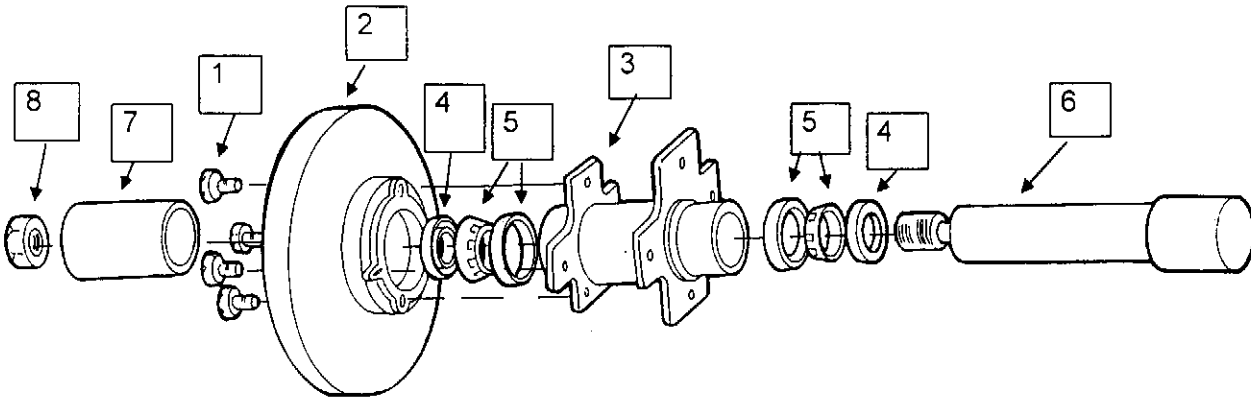

SUPPLEMENT FRONT AXLE

**SUPPLEMENT
FRONT AXLE**

<i>REF.</i>	<i>PART NAME</i>	<i>PART NO.</i>	<i>VIN</i>	<i>QTY</i>
1	Bolt	430757		4
2	Disc, Solid	430756		1
	Disc, Vented (not illustrated)	433073		
3	Front Hub, Solid	344035	V119	1
	Front Hub, Vented (not illustrated)	344023		
4	Front Axle Seal	344018	V119	2
5	Front Axle Bearing	344019	V119	2
6	Front Axle	342254		1
7	Axle Sleeve	344036	W026	1
8	Nut	774127	W026