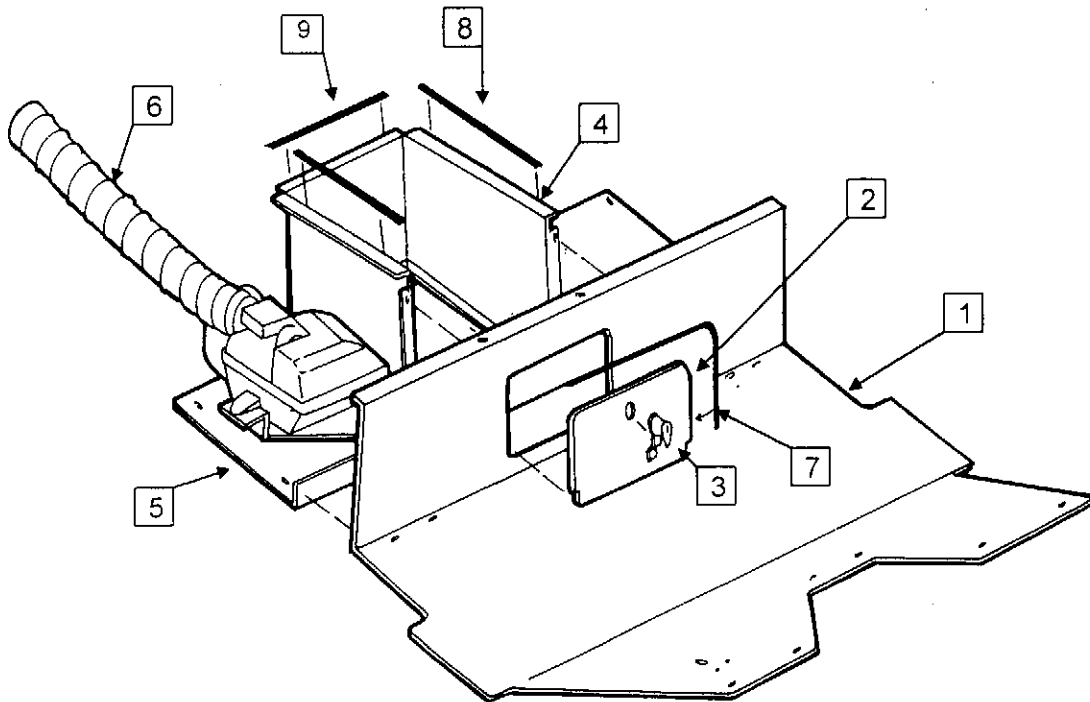

SUPPLEMENT
INTERIOR BODY PANEL

**SUPPLEMENT
INTERIOR BODY PANEL**

<i>REF.</i>	<i>PART NAME</i>	<i>PART NO.</i>	<i>VIN</i>	<i>QTY</i>
1	Panel Floor	534114	V026 7/97	1
2	Personal Compartment Door	534115	V026 7/97	1
3	Lock & Key-Personal Compartment Door	530656	V026 7/97	1
4	Personal Compartment	534113	V026 7/97	1
5	Panel Floor Extension	534112	V026 7/97	1
6	Air Filter Assembly	139001	V026 7/97	1
7	Storage Compartment Door Trim	684032		1
8	11 Å Box Seal	534025		2
9	9 Å Box Seal	534026		1