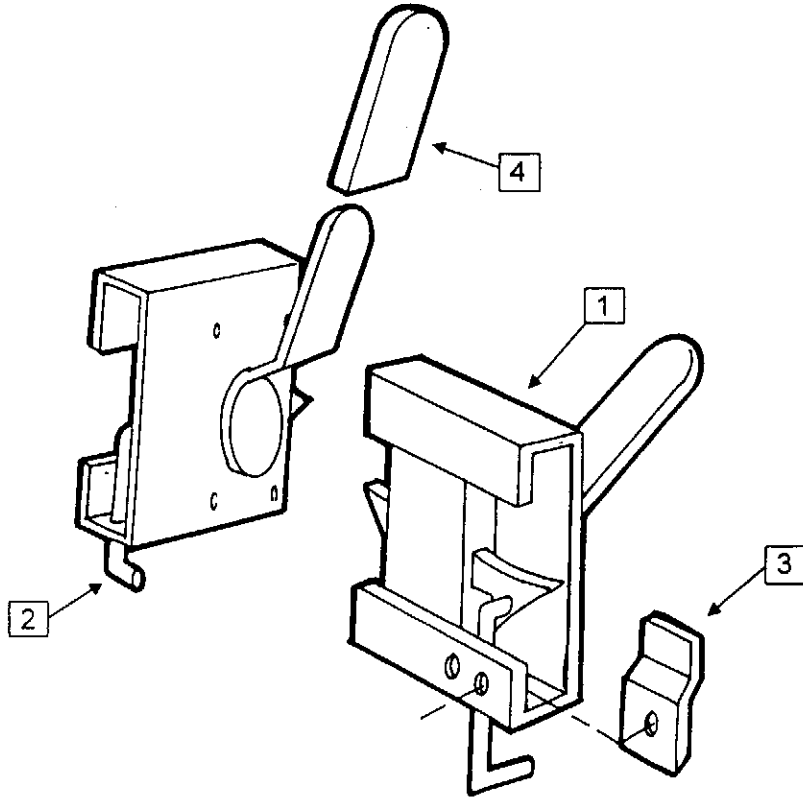

SUPPLEMENT WINDOW LATCH

**SUPPLEMENT
WINDOW LATCH**

<i>REF.</i>	<i>PART NAME</i>	<i>PART NO.</i>	<i>VIN</i>	<i>QTY</i>
1	RH Assembly	589005	T148	1
	LH Assembly (not illustrated)	589006	T148	1
2	Rod	584034	T148	1
3	Window Latch Rod Retainer	584050	W010	1
4	Black Handle Grip	584005	T001	1