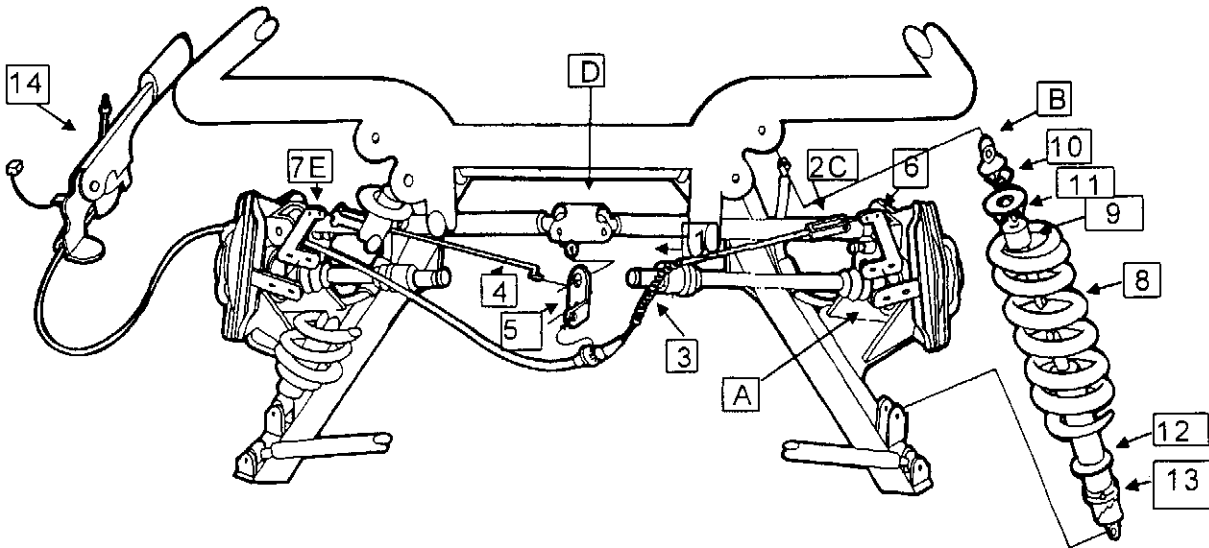

SUPPLEMENT
PARKING BRAKES

**SUPPLEMENT
PARKING BRAKES**

<i>REF.</i>	<i>PART NAME</i>	<i>PART NO.</i>	<i>VIN</i>	<i>QTY</i>
1	Bushing	444024	W024	1
2	Clevis	444014	W024	1
3	Cable	444051	W024	1
4	Rod	444052	W024	1
5	Pivot	444053	W024	1
6	RH, Park Brake Lever	444054	W024	1
7	LH, Park Brake Lever	444055	W024	1
8	Coilover Spring	282274		2
9	Shock Absorber	282177		2
10	Retainer	282179		2
11	Upper Coil Spring Retainer	283258		2
12	Lower Coil Spring Retainer	282661		2
13	Cam Sleeve	282178		2
14	Parking Brake Lever	443097	T001	2
A	5/16x3/4 NC FLG Lock Bolt	770818		4
	5/16 Flg. Lock Nut	770819		4
B	3/8x2 3/8 Stover Locknut NC	774115		4
		770223		4
C	x1 Clevis Pin	774142		1
	1/16x Cotterpin	771721		1
D	3/8x3 NC HxHD Bolt	771459		1
	3/8 Stover Locknut	770223		1
E	5/16x3/4 Clevis Pin	773542		1
	3/32x Cotter Pin	771699		1