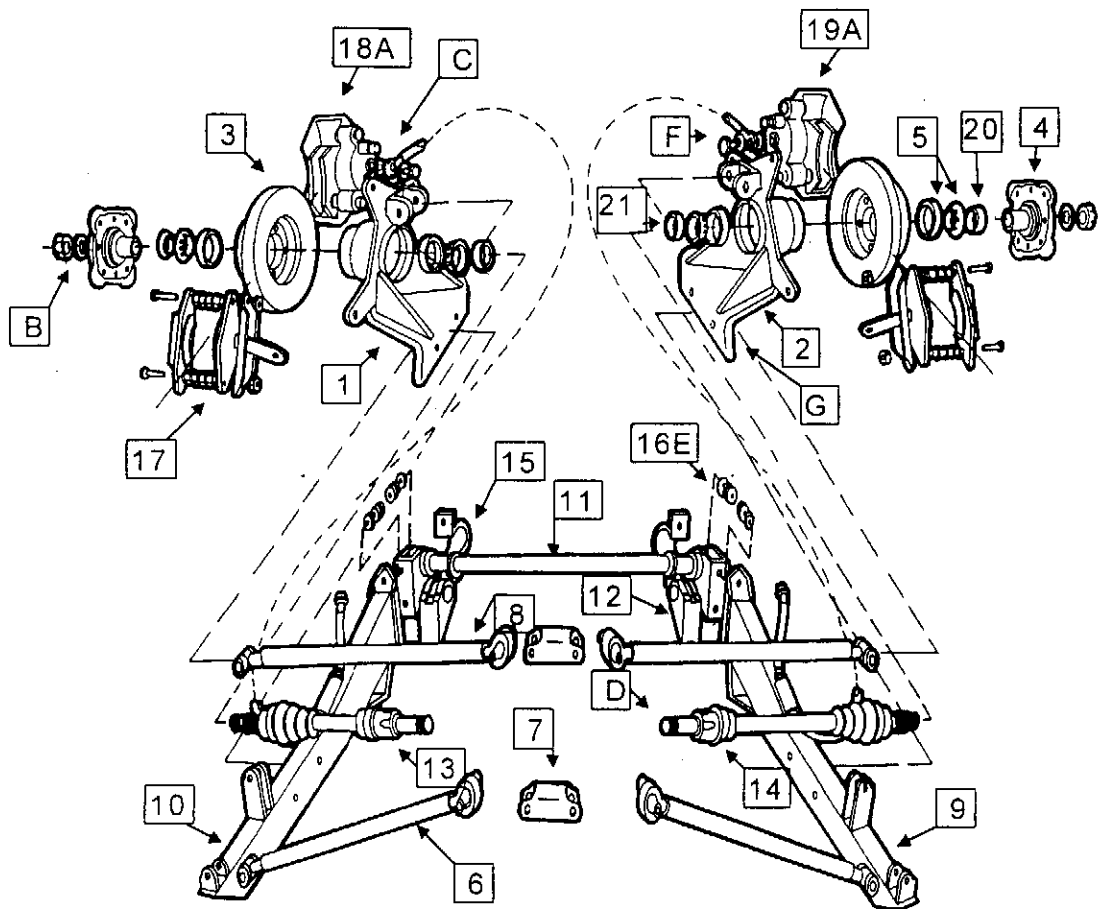

**SUPPLEMENT
REAR SUSPENSION**

REF.	PART NAME	PART NO.	VIN	QTY
1	LH Wheel Mount	283500		1
2	RH Wheel Mount	283499		1
3	Plate Disc,Vented (not illustrated)	433073		2
	Plate Disc,Solid	430756		2
4	Hub Drive Axle,Solid	280753		2
	Hub Drive Axle,Vented (not illustrated)	280752		2
5	Bearings	280752		2
6	Lower Control Arm	289020	V064	2
7	Centre Control Arm Mount	282784		2
8	Upper Control Arm	289021	VO64	2
9	RH Suspension Arm	283883		1
10	LH Suspension Arm	283882		1
11	Torsion Bar	283599		1
12	Rubber Torsion Bar	282729		2
13	LH Drive Shaft	250745		1
14	RH Drive Shaft	250744		1
15	Clamp Torsion Bar	283683		2
16	Rubber Torsion Bushing	282729		2
17	Parking Brake Caliper	442605		2
18	Caliper LH,Vented (not illustrated)	433076		1
	Caliper LH,Solid	430762		1
19	Caliper RH,Vented (not illustrated)	433077		1
	Caliper RH,Solid	430761		1
20	Seal-Oil Outer,Solid	280755		1
	Seal-Oil Outer,Vented (not illustrated)	283270		1
21	Seal-Oil Inner,Solid	280754		1
	Seal-Oil Inner,Vented (not illustrated)	283269		1
	Hub-Rear Assembly,RH Vented (not illustrated)	289010		1
	Hub-Rear Assembly,LH Vented (not illustrated)	289009		1
	Hub-Rear Assembly,RH Solid	289004		1
	Hub-Rear Assembly,LH Solid	289005		1
A	Caliper Mounting Bolt,Upper-Solid	430759		2
	Caliper Mounting Bolt,Lower-Solid	430760		2

SUPPLEMENT REAR SUSPENSION