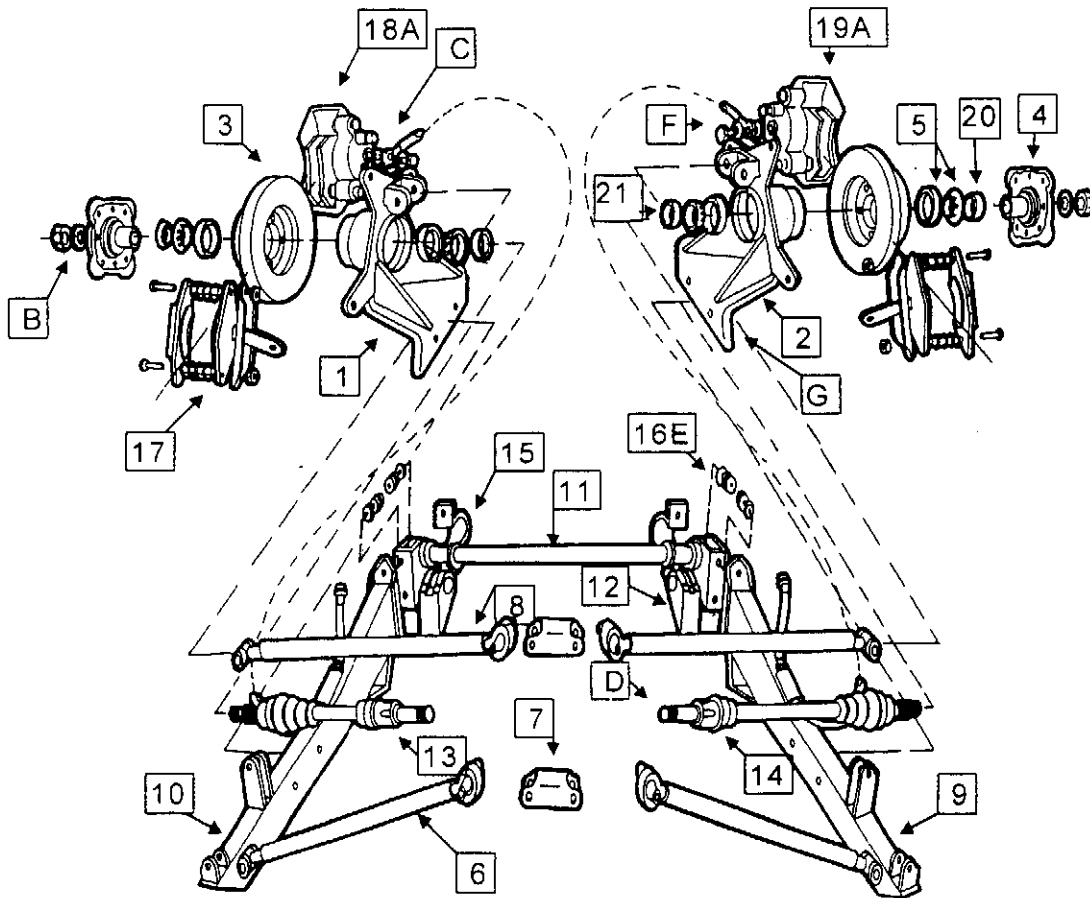

SUPPLEMENT REAR SUSPENSION

**SUPPLEMENT
REAR SUSPENSION**

REF.	PART NAME	PART NO.	VIN	QTY
1	LH Wheel Mount	283500		1
2	RH Wheel Mount	283499		1
3	Plate Disc,Vented (not illustrated)	433073		2
	Plate Disc,Solid	430756		2
4	Hub Drive Axle,Solid	280753		2
	Hub Drive Axle,Vented (not illustrated)	280752		2
5	Bearings	280752		2
6	Lower Control Arm	289020	V064	2
7	Centre Control Arm Mount	282784		2
8	Upper Control Arm	289021	VO64	2
9	RH Suspension Arm	283883		1
10	LH Suspension Arm	283882		1
11	Torsion Bar	283599		1
12	Rubber Torsion Bar	282729		2
13	LH Drive Shaft	250745		1
14	RH Drive Shaft	250744		1
15	Clamp Torsion Bar	283683		2
16	Rubber Torsion Bushing	282729		2
17	Parking Brake Caliper	442605		2
18	Caliper LH,Vented (not illustrated)	433076		1
	Caliper LH,Solid	430762		1
19	Caliper RH,Vented (not illustrated)	433077		1
	Caliper RH,Solid	430761		1
20	Seal-Oil Outer,Solid	280755		1
	Seal-Oil Outer,Vented (not illustrated)	283270		1
21	Seal-Oil Inner,Solid	280754		1
	Seal-Oil Inner,Vented (not illustrated)	283269		1
	Hub-Rear Assembly,RH Vented (not illustrated)	289010		1
	Hub-Rear Assembly,LH Vented (not illustrated)	289009		1
	Hub-Rear Assembly,RH Solid	289004		1
	Hub-Rear Assembly,LH Solid	289005		1
A	Caliper Mounting Bolt,Upper-Solid	430759		2
	Caliper Mounting Bolt,Lower-Solid	430760		2