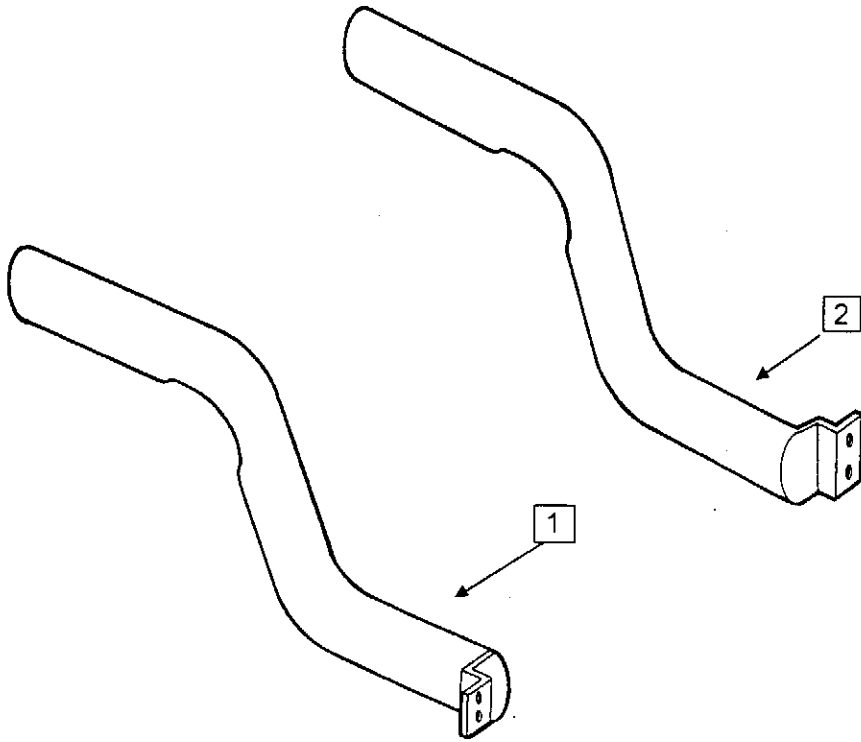

SUPPLEMENT
FRAME EXTENSIONS

**SUPPLEMENT
FRAME EXTENSIONS**

<i>REF.</i>	<i>PART NAME</i>	<i>PART NO.</i>	<i>VIN</i>	<i>QTY</i>
1	LH Frame Extension	014021	V026	1
2	RH Frame Extension	014020	V026	1